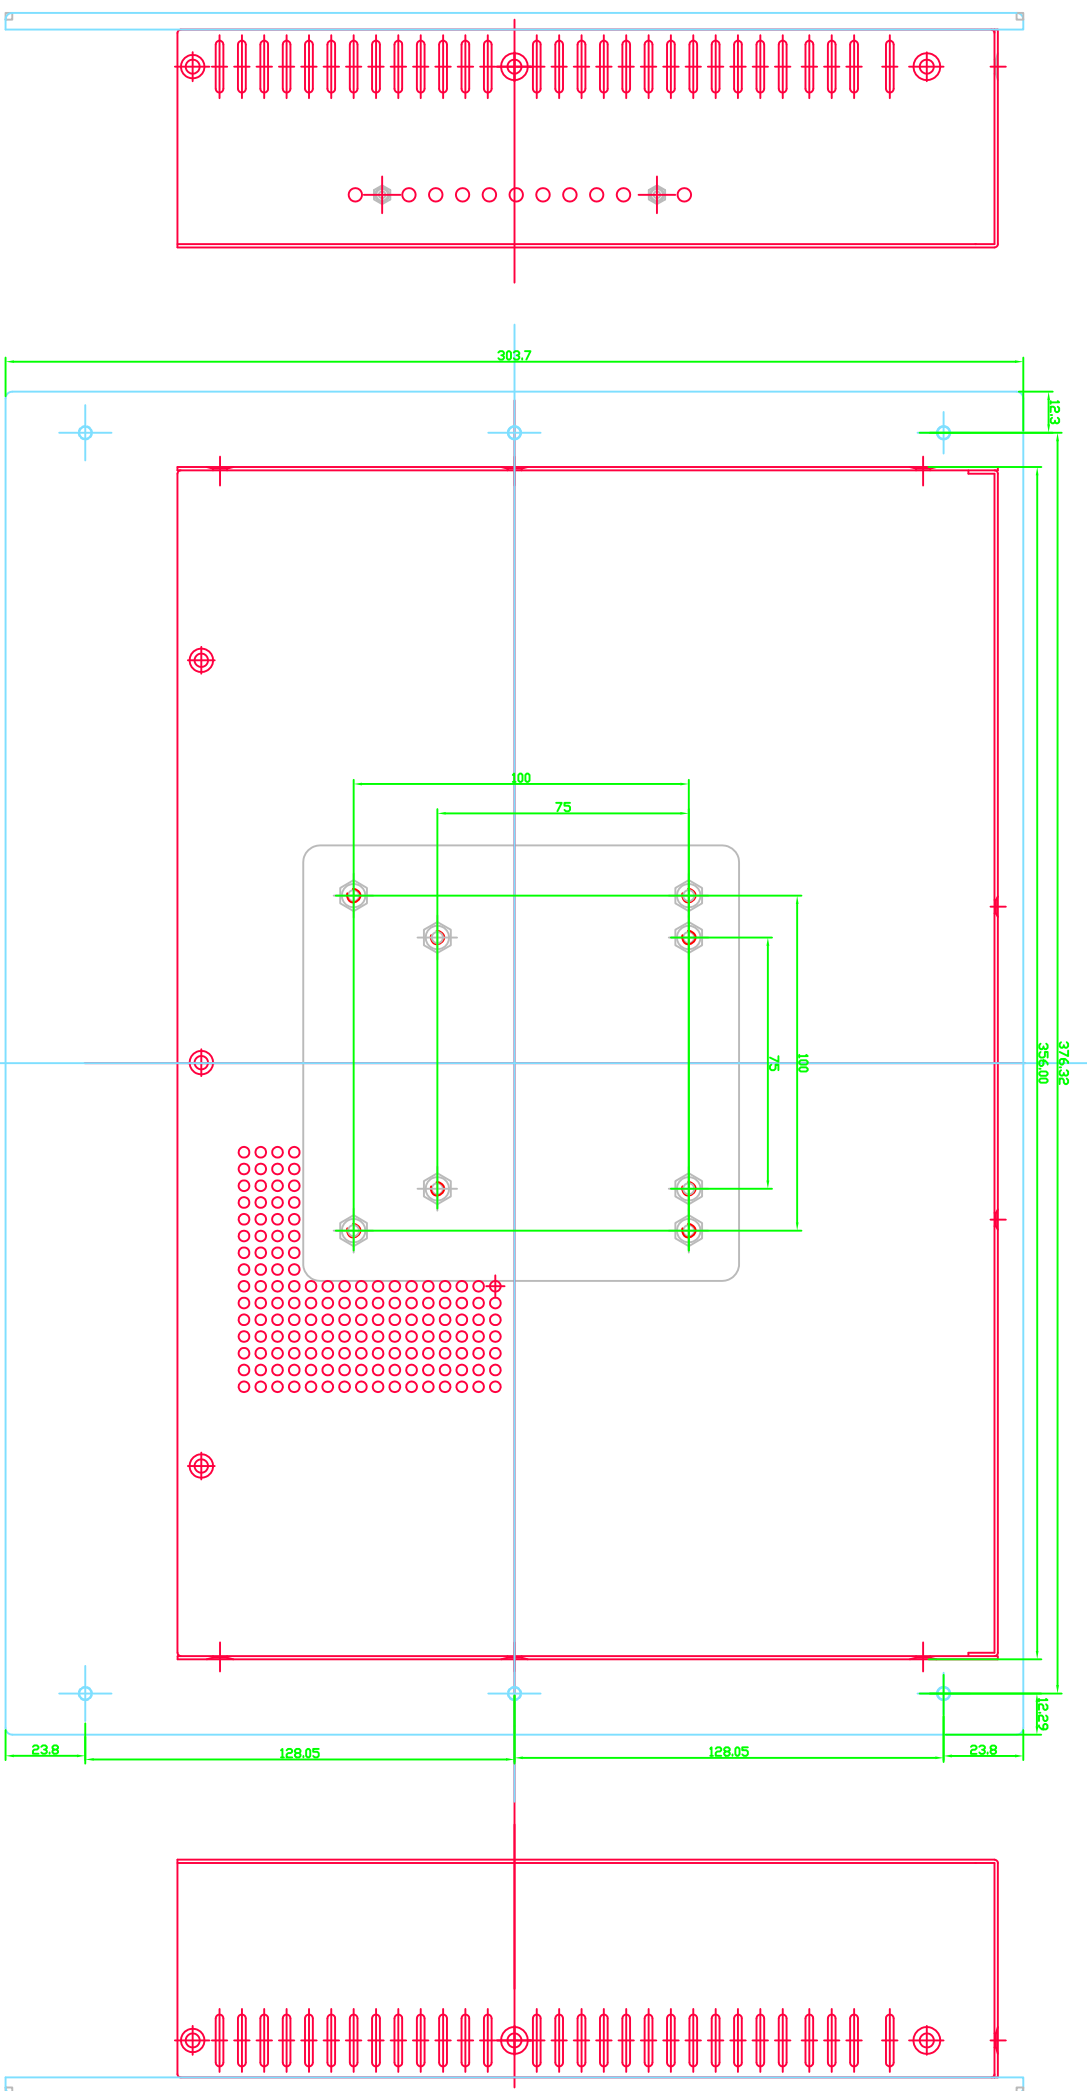

PANEL CUT - OUT Dimensions : 357.00 x 288.30 m/m

PANEL CUT - OUT Dimensions : 357.00 x 288.30 m/m