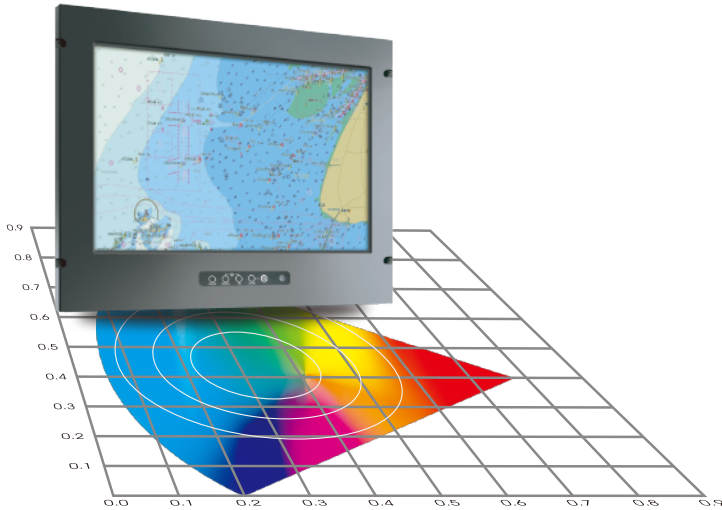

## Specification

Marine Flush Mount, 19" LCD monitor, 1280 x 1024, LED 250 nits, VGA input

Panel	Cell Type / Glass Surface	TFT LCD / Black Anti-Glare, low reflection coating	
	Aspect Ratio / Size	5 : 4 / 19" viewable diagonal area	
	Active Area / Pixel Pitch	376.3(H) x 301.1(V) mm / 0.294(H) x 0.294(V) mm	
	Native Resolution / Colors	1280(H) x 1024(V) / 16.7 M	
	Brightness / Contrast	250 cd/m <sup>2</sup> (typ) / 800 : 1	
	Response Time	≤ 5 ms	
	Viewing Angle (typical)	H. 170° (- 85° ~ + 85°) , V. 160°(- 80° ~ + 80°)	
	Light Source	LED backlight, Long life, 35,000 hrs (typ)	
Input Sources	PC System	Signal	Analog RGB (0.7/1.0 V <sub>p-p</sub> , 75 ohms)
		Sync	Separate Sync, Composite Sync, Sync On Green
		Frequency	F <sub>h</sub> : 30 - 82Khz , F <sub>v</sub> : 50 -75Hz
	Audio System	N/A	
Input Terminals	1 x VGA (15 Pin Female D-Sub) , 1 x PC Audio (Stereo Headphone Jack) , 1 x DC Power Plug		
Convenient Features	Auto Calibration , Back Light Adjustment , Plug&Play (VESA DDC/CI, DDC 2B)		
	OSD Multi-Languages , Wall Mount Ready (VESA Dimension - please refer to Drawing)		
Power	9~36VDC wide voltage input (Isolated DC-DC voltage regulator built-in)		
Power Consumption	Operation / Power Saving	32.5 watt , < 2 watt (Support DPMS)	
Operating Condition	Temperature / Humidity	0°C ~ 50°C (32°F ~ 122°F) , 10% ~ 90% (no condensation)	
Storage Condition	Temperature / Humidity	- 20°C ~ 60°C (- 4°F ~ 140°F) , 10% ~ 90% (no condensation)	
Certification	FCC , CE		
Dimensions	Physical	Please refer to Drawing	
	Carton	W x H x D = TBD	
Weight	N.W. / G.W.	6 Kgs / 7 Kgs	
Container Loaded	20ft / 40ft / 40ft HQ	TBD (Sets , By pallet)	